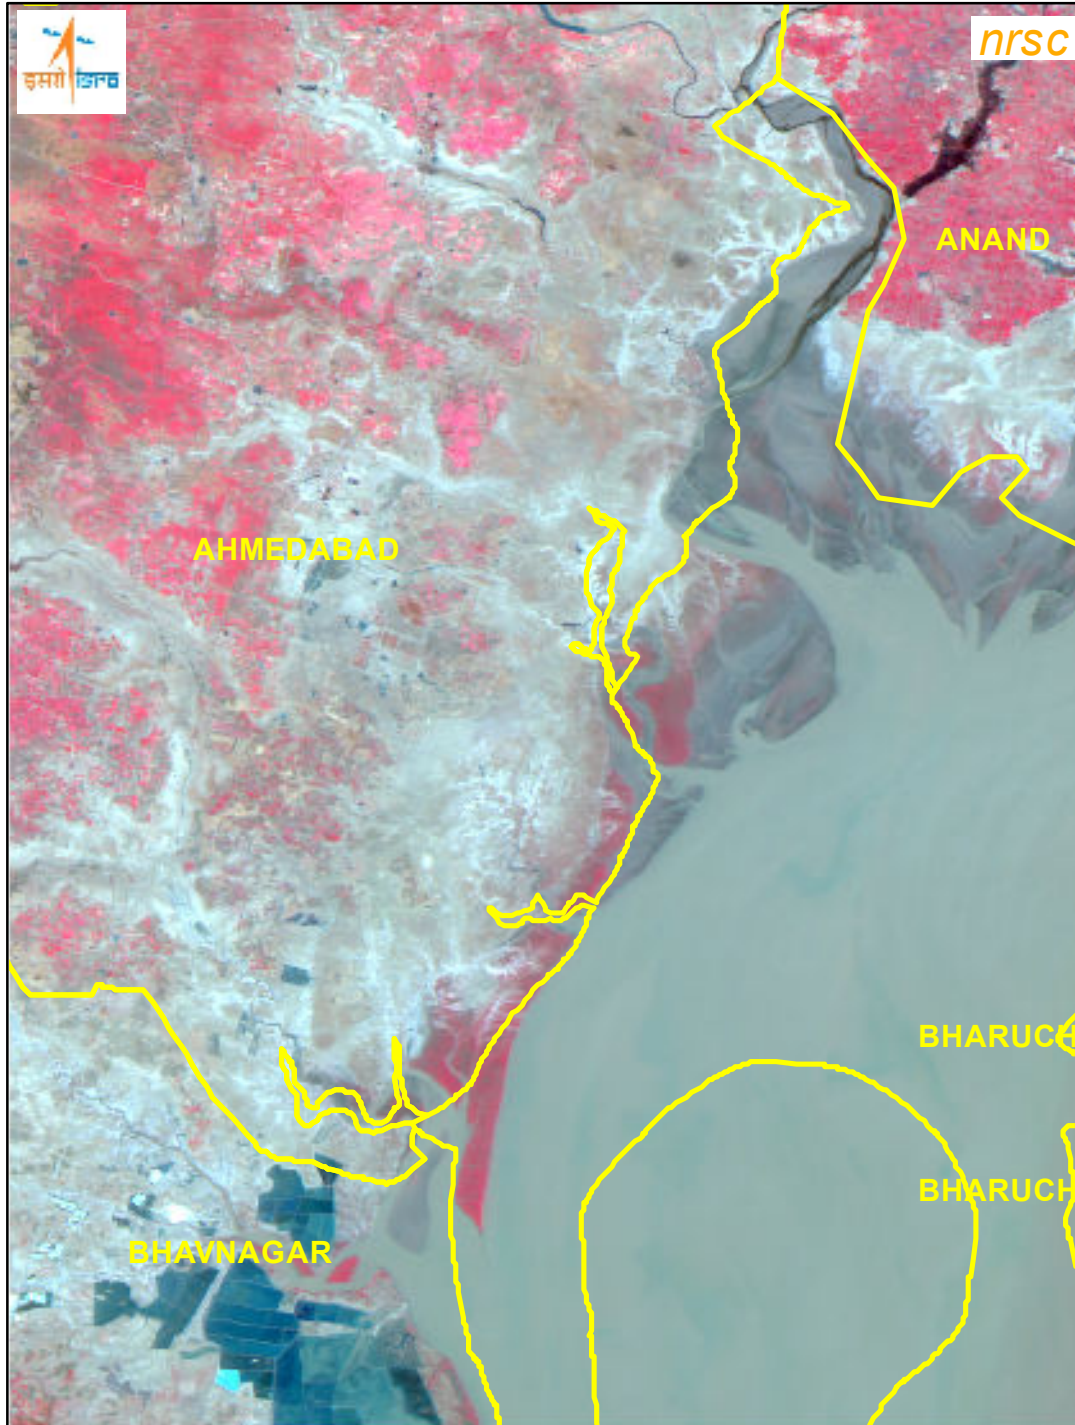

Heavy Rain Inundated Areas in Part of Gujarat State

Resourcesat-2 AWiFS Image of 08 Feb, 2021

RCM-1 SAR Image of 17 May, 2021